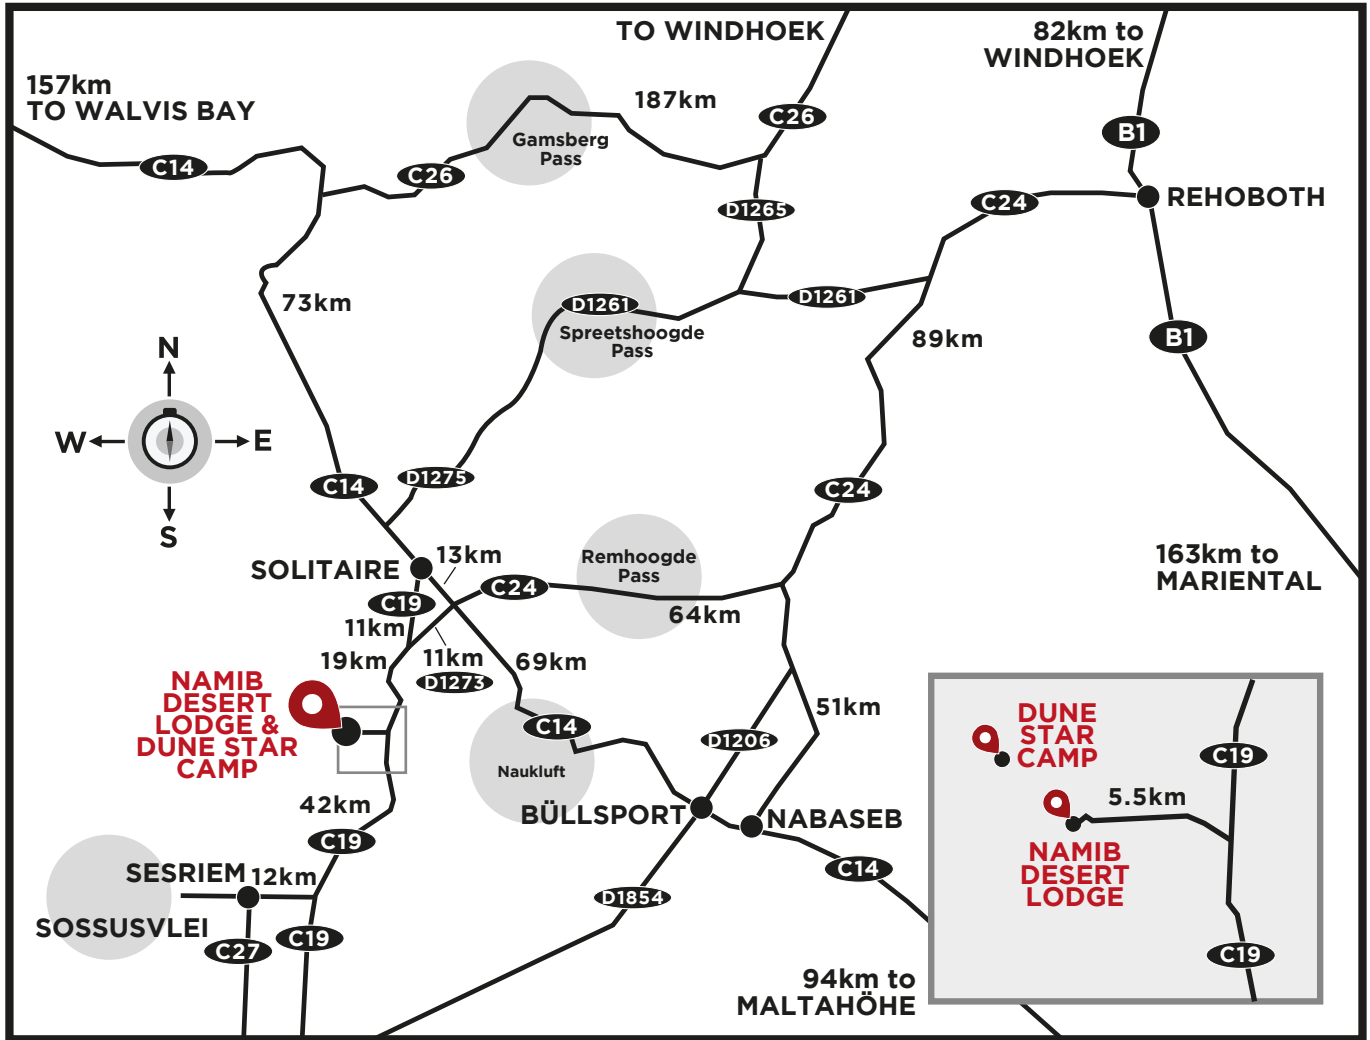

# DIRECTIONS TO NAMIB DESERT LODGE / DUNE STAR CAMP

## **NAMIB DESERT LODGE / DUNE STAR CAMP**

60km north of Sesriem on the C 19

Namib Desert Lodge direct: +264 (0)63 293 665 / 66 / 67  
Dune Star Camp direct: +264 (0)63 293 665 / 66 / 67

GPS Coordinates: S 24° 06.993 E 15° 54.312